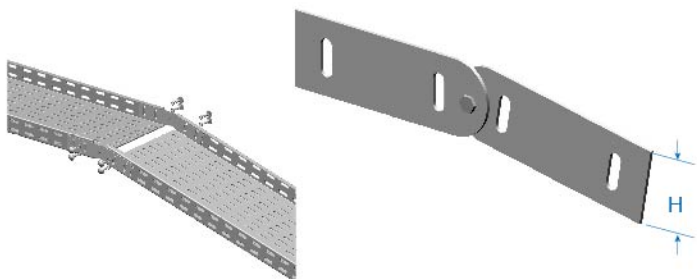

BC2/5/6-HAC Horizontal Adjust Coupler

BC2/5/6-VAC Vertical Adjust Coupler

Ordering Code	H (mm)
BC2-VAC	50
BC5-VAC	75
BC6-VAC	100

BC2/5/6-VAC Vertical Adjust Coupler