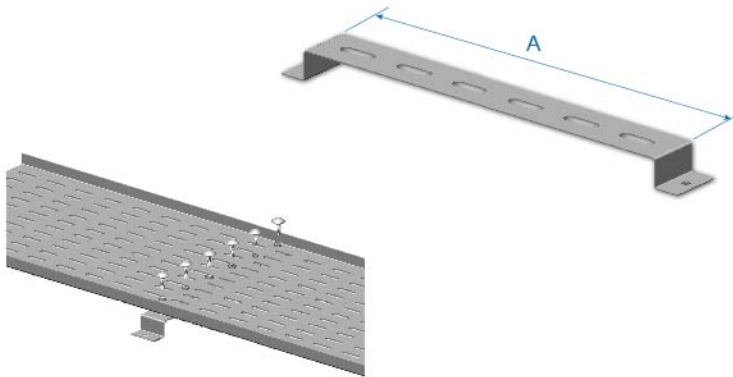

UFS Under Floor Stand

UFS Under Floor Stand

Ordering Code	A (mm)
UFS-50G	50
UFS-100G	100
UFS-150G	150
UFS-200G	200
UFS-250G	250
UFS-300G	300
UFS-450G	450
UFS-600G	600