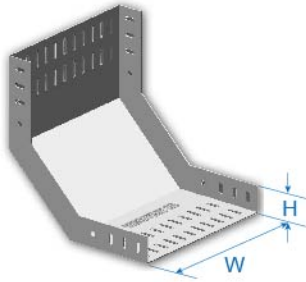

BC2-IR Inside Riser

	Ordering Code	W (mm)	H (mm)
BC2-IR	BC2-IR-50G	50	50
	BC2-IR-100G	100	50
	BC2-IR-150G	150	50
	BC2-IR-200G	200	50
	BC2-IR-250G	250	50
	BC2-IR-300G	300	50
	BC2-IR-450G	450	50
	BC2-IR-600G	600	50

◆ BC5/6-IR Inside Riser Available