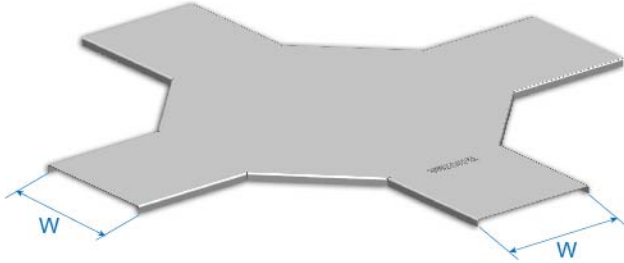

CC Cross Cover

Ordering Code	W (mm)
CC-50G	50
CC-100G	100
CC-150G	150
CC-200G	200
CC-250G	250
CC-300G	300
CC-450G	450
CC-600G	600

CC Cross Cover

IRC Inside Riser Cover

Ordering Code	W (mm)
IRC-50G	50
IRC-100G	100
IRC-150G	150
IRC-200G	200
IRC-250G	250
IRC-300G	300
IRC-450G	450
IRC-600G	600

IRC Inside Riser Cover

ORC Outside Riser Cover

Ordering Code	W (mm)
ORC-50G	50
ORC-100G	100
ORC-150G	150
ORC-200G	200
ORC-250G	250
ORC-300G	300
ORC-450G	450
ORC-600G	600

ORC Outside Riser Cover