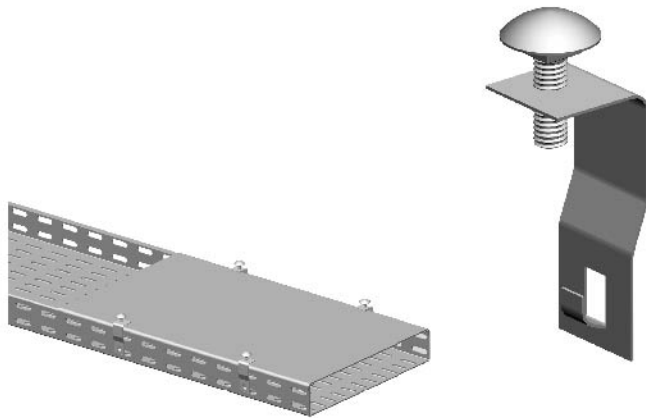

B**-CC Cover Clamp

B**-CC Cover Clamp

Ordering Code
B**-CC