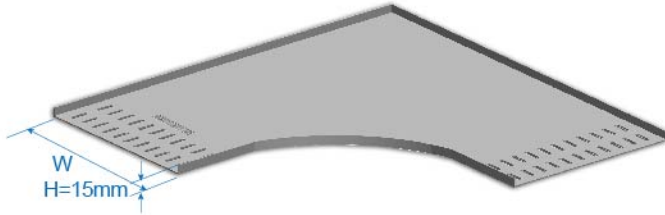

- 22 Wall Bracket (WB)
- 23 Strengthen Bracket (STB)
- 24 Strengthening Bracket (STNB)
- 25 Angle Bar Bracket (ABB)
- 26 Treaded Rod (TR)
- 27 Ceiling Bracket (CB)
- 28 Strengthening Ceiling Bracket (SCB)

- 29 Flat Cover (BC-FSC)
- 30 Peak Cover (BC-PSC)
- 31 Elbow 45° Cover (BC-EFC)
- 32 Elbow 60° Cover (BC-ESC)
- 33 Elbow 90° Cover (BC-ENC)
- 34 Tee Cover (BC-TC)
- 35 Cross Cover (BC-CC)

- 36 Inside Riser Cover (BC-IRC)
- 37 Outside Riser Cover (BC-ORC)
- 38 Reducer Cover (BC-RC)
- 39 Right Hand Reducer Cover (BC-RRC)
- 40 Left Hand Reducer Cover (BC-LRC)

BC1 Cable Tray

BC1 Cable Tray

Ordering Code	W (mm)	H (mm)	L (mm)
BC1-50G	50	15	3000
BC1-100G	100	15	3000
BC1-150G	150	15	3000
BC1-200G	200	15	3000
BC1-250G	250	15	3000
BC1-300G	300	15	3000
BC1-450G	450	15	3000
BC1-600G	600	15	3000