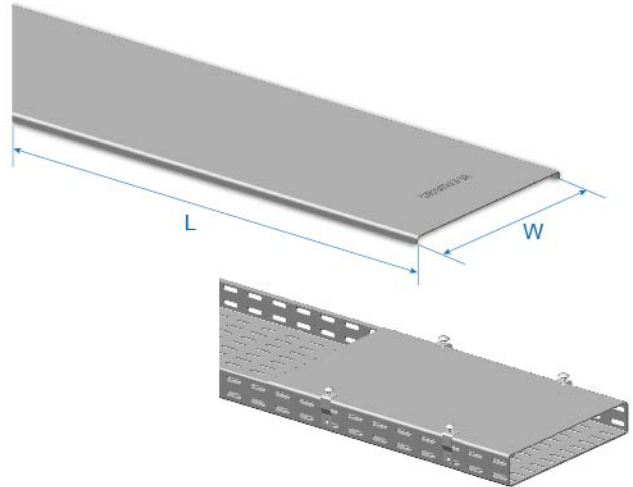

FSC Flat Cover

Ordering Code	W (mm)	L (mm)
FSC-50G	50	3000
FSC-100G	100	3000
FSC-150G	150	3000
FSC-200G	200	3000
FSC-250G	250	3000
FSC-300G	300	3000
FSC-450G	450	3000
FSC-600G	600	3000

FSC Flat Cover

ENC Elbow 90° Cover

Ordering Code	W (mm)
ENC-50G	50
ENC-100G	100
ENC-150G	150
ENC-200G	200
ENC-250G	250
ENC-300G	300
ENC-450G	450
ENC-600G	600