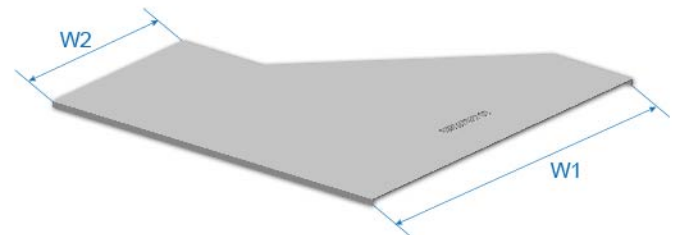

LRC Left Hand Reducer Cover

Ordering Code	W1 (mm)	W2 (mm)
LRC-10050G	100	50
LRC-15050G	150	50
LRC-20050G	200	50
LRC-150100G	150	100
LRC-200100G	200	100
LRC-250100G	250	100
LRC-200150G	200	150
LRC-300150G	300	150