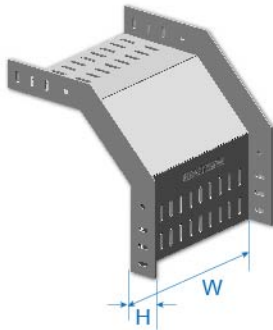

BC2-IR Inside Riser

BC2-OR Outside Riser

	Ordering Code	W (mm)	H (mm)
BC2-OR	BC2-OR-50G	50	50
	BC2-OR-100G	100	50
	BC2-OR-150G	150	50
	BC2-OR-200G	200	50
	BC2-OR-250G	250	50
	BC2-OR-300G	300	50
	BC2-OR-450G	450	50
	BC2-OR-600G	600	50

◆ BC5/6-OR Outside Riser Available

BC2-OR Outside Riser