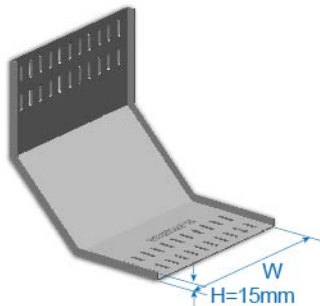

BC1-IR Inside Riser

BC1-IR Inside Riser

Ordering Code	W (mm)	H (mm)
BC1-IR-50G	50	15
BC1-IR-100G	100	15
BC1-IR-150G	150	15
BC1-IR-200G	200	15
BC1-IR-250G	250	15
BC1-IR-300G	300	15
BC1-IR-450G	450	15
BC1-IR-600G	600	15