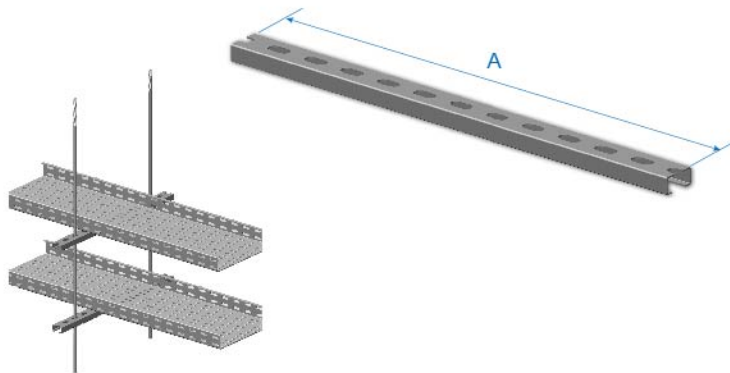

SB Straight Bracket