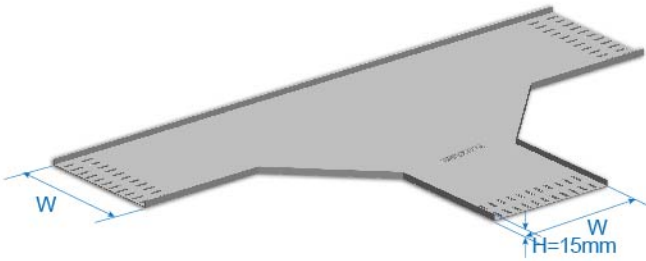

- 29 Flat Cover (BC-FSC)
- 30 Peak Cover (BC-PSC)
- 31 Elbow 45° Cover (BC-EFC)
- 32 Elbow 60° Cover (BC-ESC)
- 33 Elbow 90° Cover (BC-ENC)
- 34 Tee Cover (BC-TC)
- 35 Cross Cover (BC-CC)

- 36 Inside Riser Cover (BC-IRC)
- 37 Outside Riser Cover (BC-ORC)
- 38 Reducer Cover (BC-RC)
- 39 Right Hand Reducer Cover (BC-RRC)
- 40 Left Hand Reducer Cover (BC-LRC)

BC1 Cable Tray

BC1 Cable Tray

Ordering Code	W (mm)	H (mm)	L (mm)
BC1-50G	50	15	3000
BC1-100G	100	15	3000
BC1-150G	150	15	3000
BC1-200G	200	15	3000
BC1-250G	250	15	3000
BC1-300G	300	15	3000
BC1-450G	450	15	3000
BC1-600G	600	15	3000

BC1-E3 Elbow 90°

BC1-E3 Elbow 90°

Ordering Code	W (mm)	H (mm)
BC1-E3-50G	50	15
BC1-E3-100G	100	15
BC1-E3-150G	150	15
BC1-E3-200G	200	15
BC1-E3-250G	250	15
BC1-E3-300G	300	15
BC1-E3-450G	450	15
BC1-E3-600G	600	15