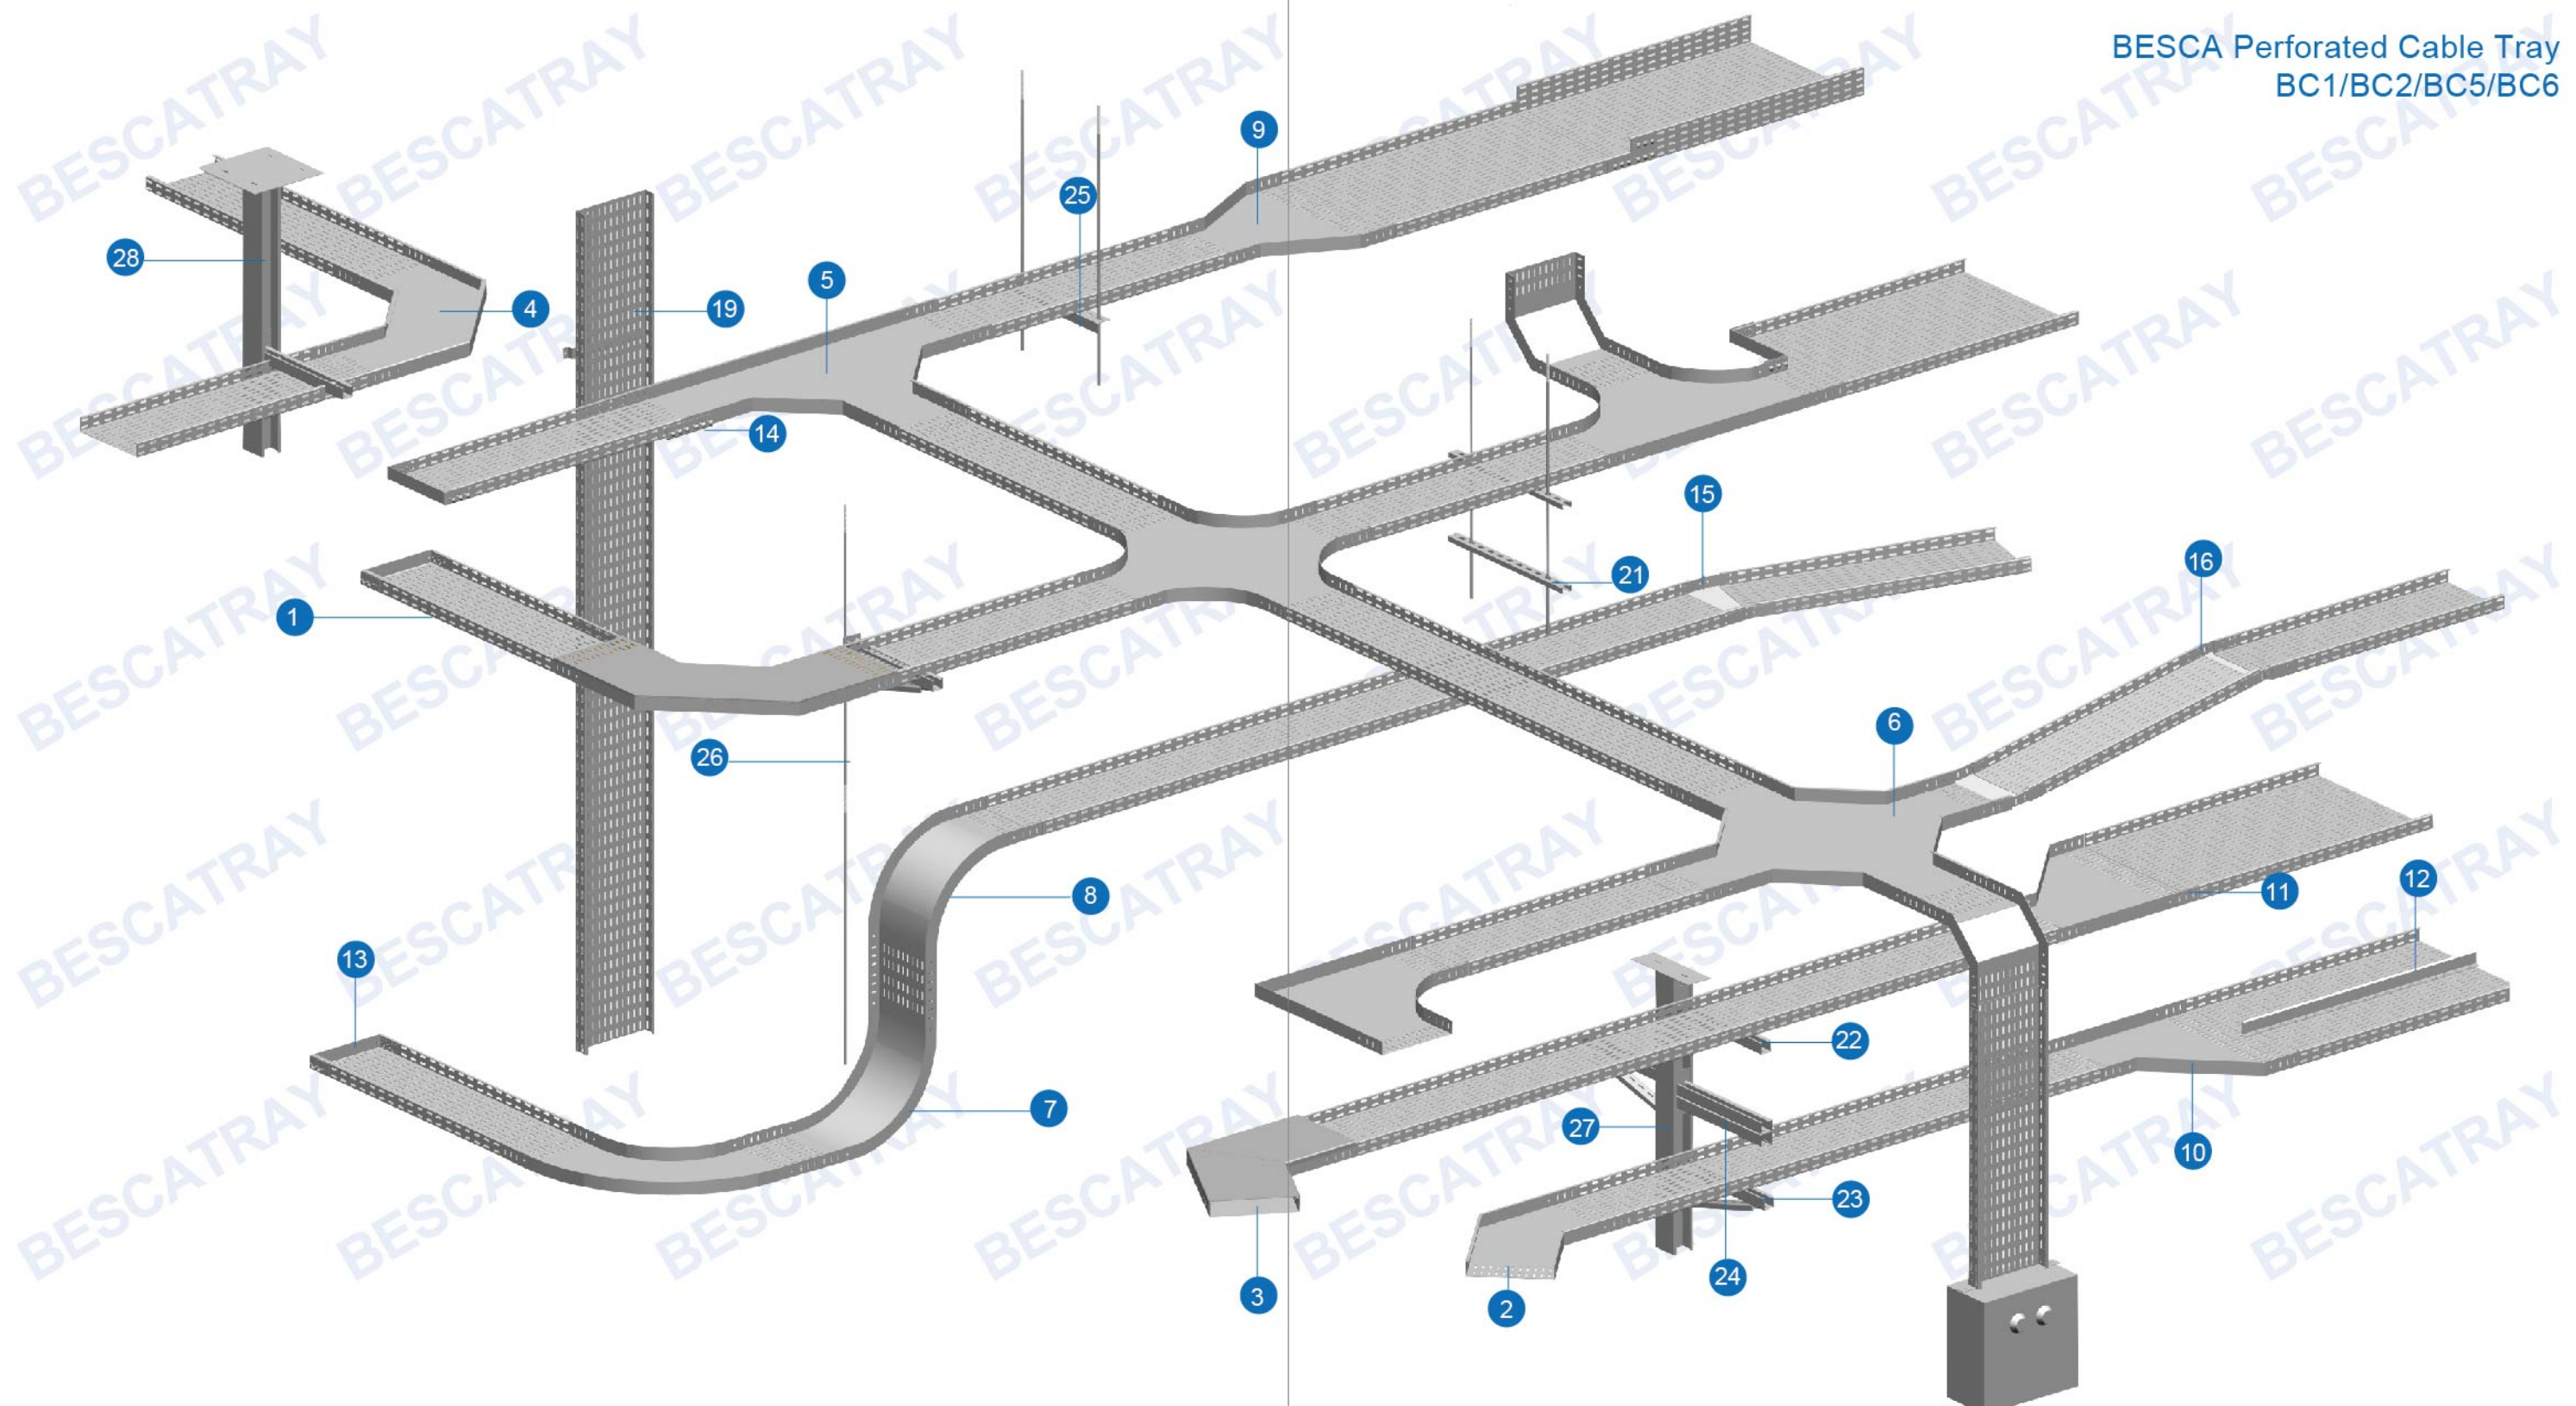

www.bescatray.com

BC1/BC2/BC5/BC6 Series

BESCA Perforated Cable Tray

BESCA offer a wide range of perforated cable trays which are fabricated using quality raw material such as Pre-galvanized (GI).

These perforated cable trays are offered in different types, generally fabricated in mild steel.

Every piece of our perforated cable tray has an average length of 3000 mm, other length available as per the client requirements.

Moreover, BESCA also develop various accessories for our range which are used for support & installation of cables over the cable trays. The accessories are mentioned below:

BESCA Perforated Cable Tray
BC1/BC2/BC5/BC6

- 1 Perforated Cable Tray Straight (BC*)
- 2 Elbow 45° (BC*-E1)
- 3 Elbow 60° (BC*-E2)
- 4 Elbow 90° (BC*-E3)
- 5 Tee (BC*-T)
- 6 Cross (BC*-C)
- 7 Inside Riser (BC*-IR)