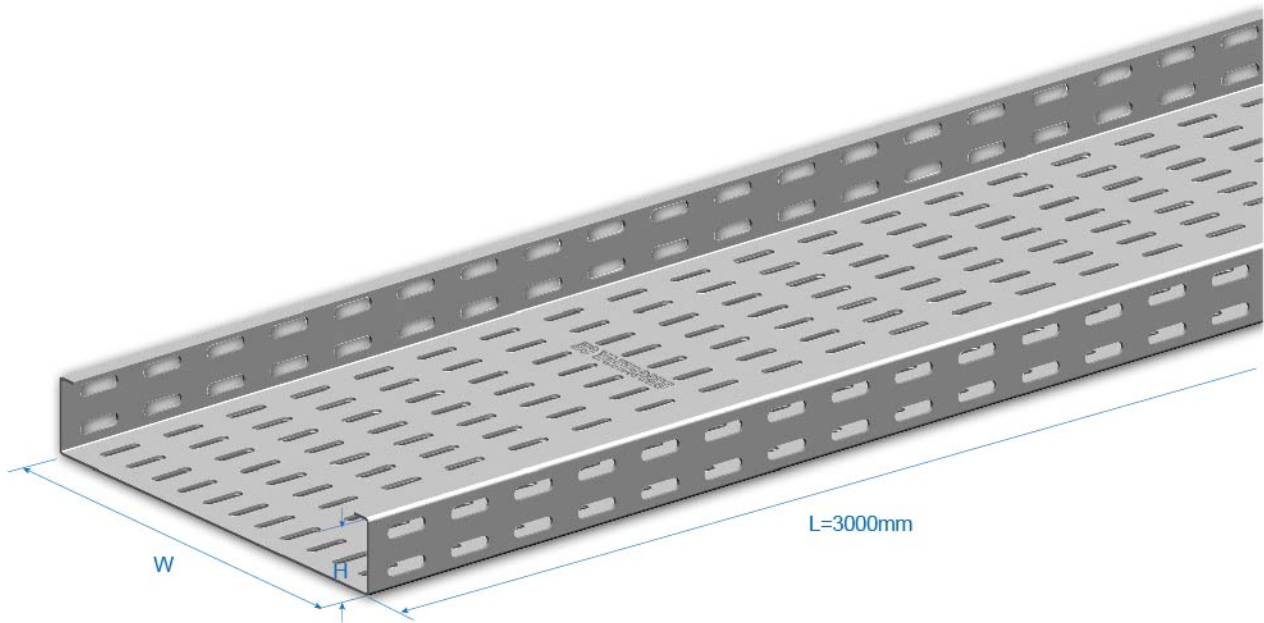

BC1-LR Left Hand Reducer

BC2 & BC5 & BC6 Cable Tray

BC2 & BC5 & BC6 Cable Tray

	Ordering Code	W (mm)	H (mm)	L (mm)
BC2	BC2-50G	50	50	3000
	BC2-100G	100	50	3000
	BC2-150G	150	50	3000
	BC2-200G	200	50	3000
	BC2-250G	250	50	3000
	BC2-300G	300	50	3000
	BC2-450G	450	50	3000
	BC2-600G	600	50	3000
BC5	BC5-75G	75	75	3000
	BC5-100G	100	75	3000
	BC5-150G	150	75	3000
	BC5-200G	200	75	3000
	BC5-250G	250	75	3000
	BC5-300G	300	75	3000
	BC5-450G	450	75	3000
	BC5-600G	600	75	3000
BC6	BC6-100G	100	100	3000
	BC6-150G	150	100	3000
	BC6-200G	200	100	3000
	BC6-250G	250	100	3000
	BC6-300G	300	100	3000
	BC6-450G	450	100	3000
	BC6-500G	500	100	3000
	BC6-600G	600	100	3000