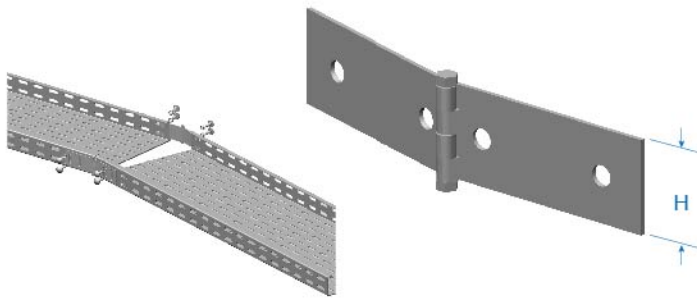

BC2/5/6-SC Straight Coupler