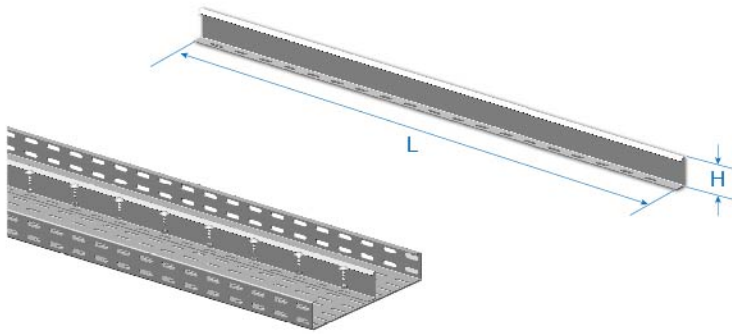

BC2/5/6-D Divider

Ordering Code	H (mm)	L (mm)
BC2-DG	50	3000
BC5-DG	75	3000
BC6-DG	100	3000

BC2/5/6-D Divider

BC2/5/6-SC Straight Coupler

Ordering Code
BC*-SC

BC2/5/6-SC Straight Coupler

BC2/5/6-HAC Horizontal Adjust Coupler

Ordering Code	H (mm)
BC2-HAC	50
BC5-HAC	75
BC6-HAC	100

BC2/5/6-HAC Horizontal Adjust Coupler

BC2/5/6-VAC Vertical Adjust Coupler

Ordering Code	H (mm)
BC2-VAC	50
BC5-VAC	75
BC6-VAC	100

BC2/5/6-VAC Vertical Adjust Coupler

www.bescatray.com