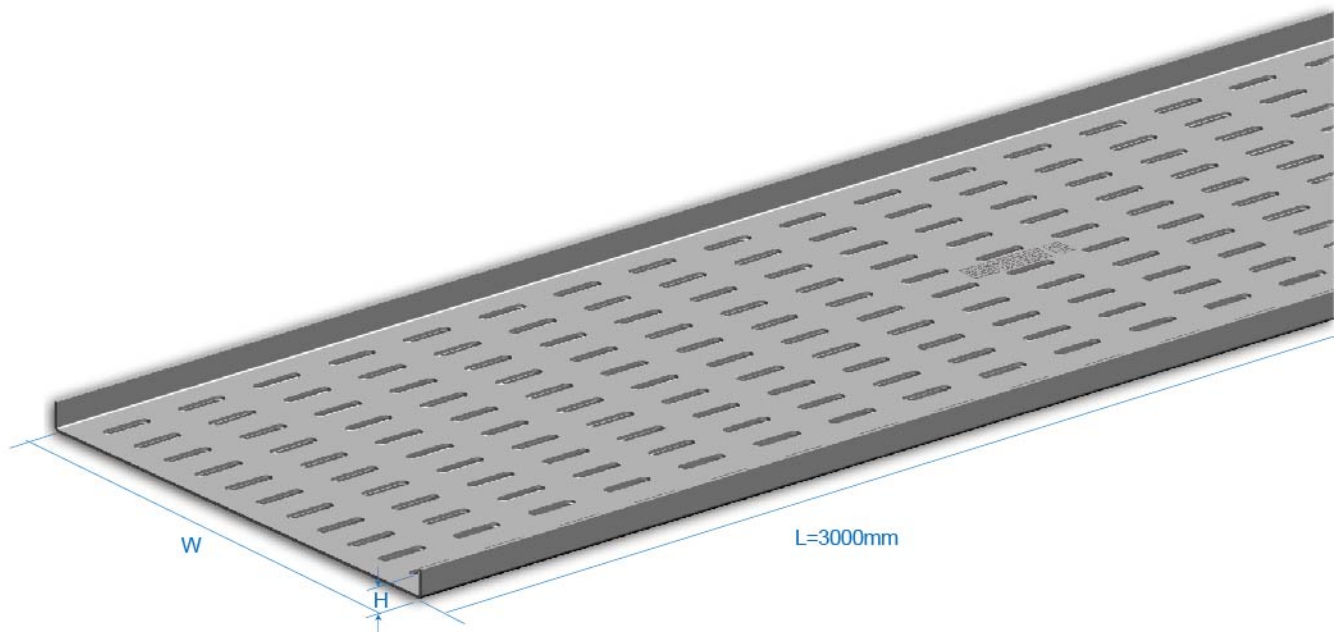

BC1 Cable Tray

BC1 Cable Tray

Ordering Code	W (mm)	H (mm)	L (mm)
BC1-50G	50	15	3000
BC1-100G	100	15	3000
BC1-150G	150	15	3000
BC1-200G	200	15	3000
BC1-250G	250	15	3000
BC1-300G	300	15	3000
BC1-450G	450	15	3000
BC1-600G	600	15	3000