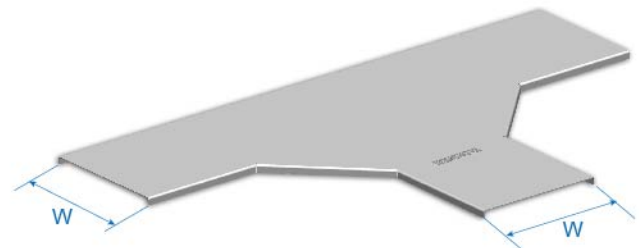

FSC Flat Cover

ENC Elbow 90° Cover

Ordering Code	W (mm)
ENC-50G	50
ENC-100G	100
ENC-150G	150
ENC-200G	200
ENC-250G	250
ENC-300G	300
ENC-450G	450
ENC-600G	600

ENC Elbow 90° Cover

TC Tee Cover

Ordering Code	W (mm)
TC-50G	50
TC-100G	100
TC-150G	150
TC-200G	200
TC-250G	250
TC-300G	300
TC-450G	450
TC-600G	600

TC Tee Cover

CC Cross Cover

Ordering Code	W (mm)
CC-50G	50
CC-100G	100
CC-150G	150
CC-200G	200
CC-250G	250
CC-300G	300
CC-450G	450
CC-600G	600

CC Cross Cover

IRC Inside Riser Cover

Ordering Code	W (mm)
IRC-50G	50
IRC-100G	100
IRC-150G	150
IRC-200G	200
IRC-250G	250
IRC-300G	300
IRC-450G	450
IRC-600G	600